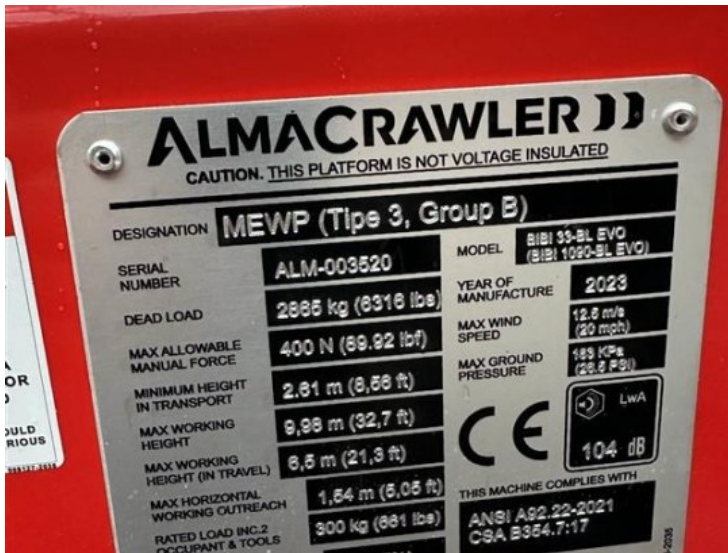

## DESCRIPTION

S/N: ALM-003520

Bi-leveling Tracks: 15° front, 20° rear, 14° to the sides

Auto-leveling: Drive and set-up

Working Height: 33 ft

Drive Height: 23 ft

Extendable Platform

Engine: Kubota diesel

## BASIS INFORMATION

Fabrication number	ALM-003520
Manufacturer	Almac
Model	Bibi BL33-EVO
Category	Spider platforms
Year of construction	2023
Working height (m)	10,00
Outreach (m)	No information
Price	54.000 \$
Recoverable VAT	no
Availability	06.06.2024
Country	USA
Location	Porter, Texas, USA

## FURTHER PRODUCT INFORMATION

Operating hours	0
Lifting height (m)	8,00
Overall height (m)	2,09
Lateral outreach (m)	1,54
Angle of rotation (degrees)	No information
Basket size (d x w in m)	1,8 - 2,9 x 1,3m
Basket load (kg)	300
Permissible total weight (t)	2,87
First registration	No information
Mileage	No information
Performance (kW)	No information
TÜV certification renewed	no
UVV inspection renewed	no
Vehicle manufacturer	No information
Vehicle type	No information
Vehicle identification number	No information